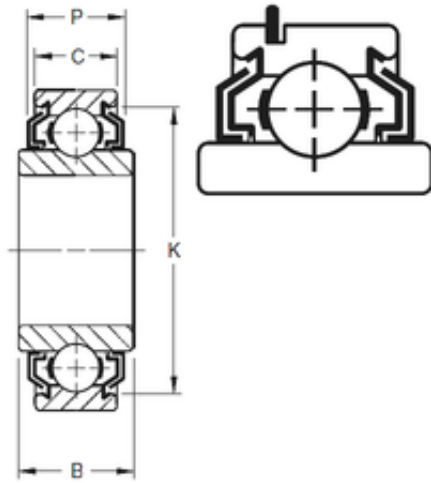

## 20 mm x 47 mm x 17,75 mm TIMKEN 204KLLG2 Single Row Ball Bearings

Bearing No. 204KLLG2

|                                  |                |
|----------------------------------|----------------|
| Size                             | 20x47x17.75 mm |
| Bore Diameter                    | 20 mm          |
| Outer Diameter                   | 47 mm          |
| Width                            | 17,75 mm       |
| d                                | 20 mm          |
| D                                | 47 mm          |
| B                                | 17,75 mm       |
| C                                | 14 mm          |
| P                                | 17,14 mm       |
| K                                | 40,1 mm        |
| Weight                           | 0,113 Kg       |
| Basic dynamic load rating<br>(C) | 14,3 kN        |

204KLLG2 Bearing 2D drawings and 3D CAD models